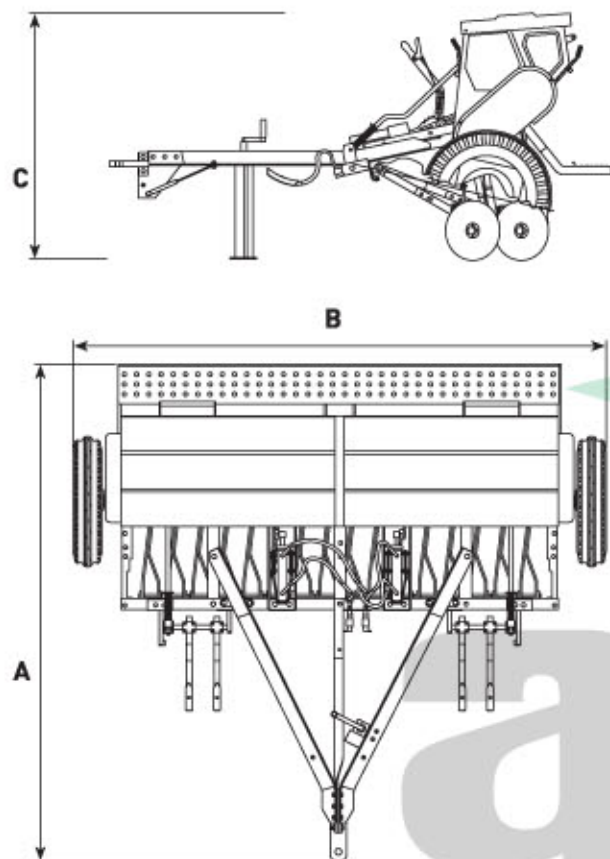

# Seed Drill

## Зерновая сеялка

The Seed drills mounted to tractors sow grains and similar seeds together with fertilizer at the same row with desired amount and depth continuously. These combined seed drills can be used with any type of tractor and for all conditions of soil. Seed Drills are manufactured as with hydraulic and mechanic lifting units to adjust sowing and transportation position.

| MODEL                    | Модель                           |
|--------------------------|----------------------------------|
| Number Of Disc           | Количество дисков                |
| Leg Space (cm)           | Расст. Между дисками             |
| Seed Capacity (kg)       | Объём бункера для семян (кг)     |
| Fertilizer Capacity (kg) | Объём бункера для удобрения (кг) |
| Width (A) (cm)           | Ширина (A)                       |
| Width (B) (cm)           | Ширина (B)                       |
| Height (C) (cm)          | Высота (C)                       |
| Wheel                    | колесо                           |
| Weight (kg)              | Масса (кг)                       |